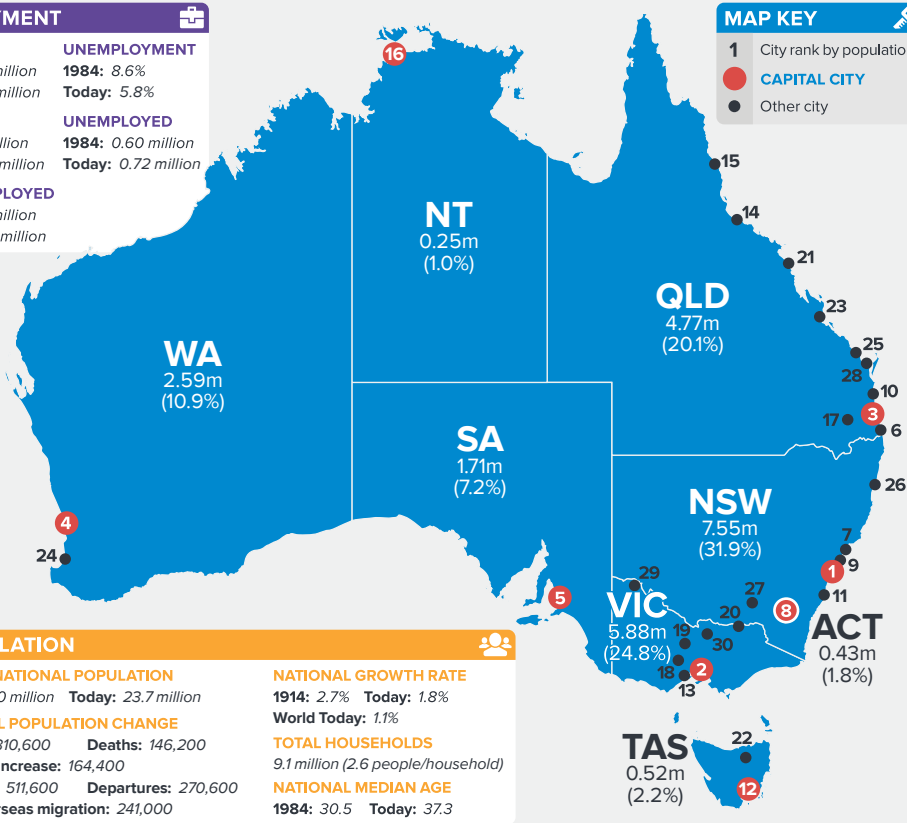

# AUSTRALIA'S POPULATION MAP

POPULATION GROWTH RATE BY STATE (NATIONAL: 1.8%)

TAS: 0.2%

TOTAL FERTILITY RATE BY STATE (NATIONAL: 1.9)

**EMPLOYMENT**

**FULL TIME UNEMPLOYMENT**  
 1984: 5.3 million Today: 8.1 million  
 1984: 8.6% Today: 5.8%

**PART TIME UNEMPLOYED**  
 1984: 1.1 million 1984: 0.60 million  
 Today: 3.5 million Today: 0.72 million

**TOTAL EMPLOYED**  
 1984: 6.4 million  
 Today: 11.6 million

**POPULATION**

**TOTAL NATIONAL POPULATION**  
 1914: 5.0 million Today: 23.7 million

**ANNUAL POPULATION CHANGE**  
 Births: 310,600 Deaths: 146,200  
 Natural increase: 164,400  
 Arrivals: 511,600 Departures: 270,600  
 Net overseas migration: 241,000

**NATIONAL GROWTH RATE**  
 1914: 2.7% Today: 1.8%  
 World Today: 1.1%

**TOTAL HOUSEHOLDS**  
 9.1 million (2.6 people/household)

**NATIONAL MEDIAN AGE**  
 1984: 30.5 Today: 37.3

**MAP KEY**

1 City rank by population  
 ● CAPITAL CITY  
 ● Other city

**CITY BY POPULATION**

#	CITY	'000
1	SYDNEY	4,488
2	MELBOURNE	4,375
3	BRISBANE	2,207
4	PERTH	1,995
5	ADELAIDE	1,283
6	Gold Coast	623
7	Newcastle	433
8	ACT/CANBERRA	429
9	Central Coast	324
10	Sunshine Coast	301
11	Wollongong	291
12	HOBART	208
13	Geelong	186
14	Townsville	182
15	Cairns	149
16	DARWIN	124
17	Toowoomba	115
18	Ballarat	100
19	Bendigo	93
20	Albury/Wodonga	88
21	Mackay	87
22	Launceston	86
23	Rockhampton	82
24	Bunbury	76
25	Bundaberg	71
26	Coffs Harbour	69
27	Wagga Wagga	55
28	Hervey Bay	52
29	Mildura	50
30	Shepparton	49